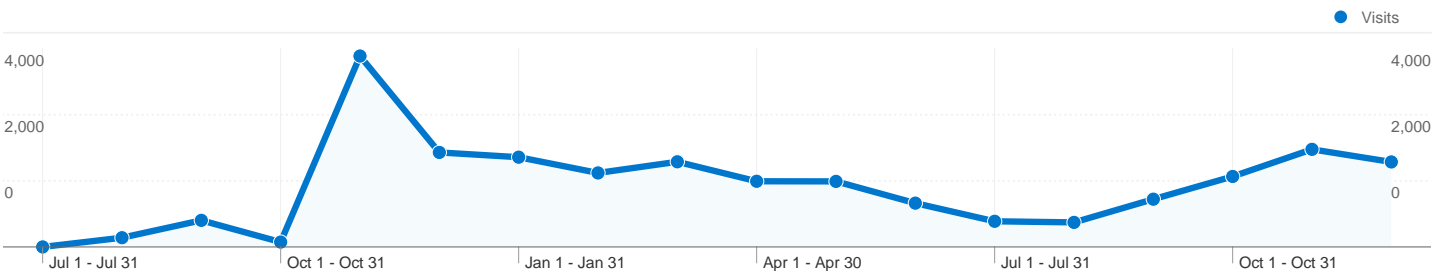

Traffic Sources Overview

Comparing to: Site

All traffic sources sent a total of 22,202 visits

- 14.10% Direct Traffic
- 7.62% Referring Sites
- 78.27% Search Engines

- Search Engines
  17,379.00 (78.28%)
- Direct Traffic
  3,131.00 (14.10%)
- Referring Sites
  1,692.00 (7.62%)

Top Traffic Sources

Sources	Visits	% visits
google (organic)	16,858	75.92%
(direct) ((none))	3,131	14.10%
ideal-eu.net (referral)	308	1.39%
search (organic)	165	0.74%
hooseek.com (referral)	154	0.69%

Keywords	Visits	% visits
ideal eu	261	1.50%
pannelli fotovoltaici ultima	168	0.97%
pannelli fotovoltaici di ultima	163	0.94%
ideal debate	135	0.78%
ideal-eu	133	0.77%