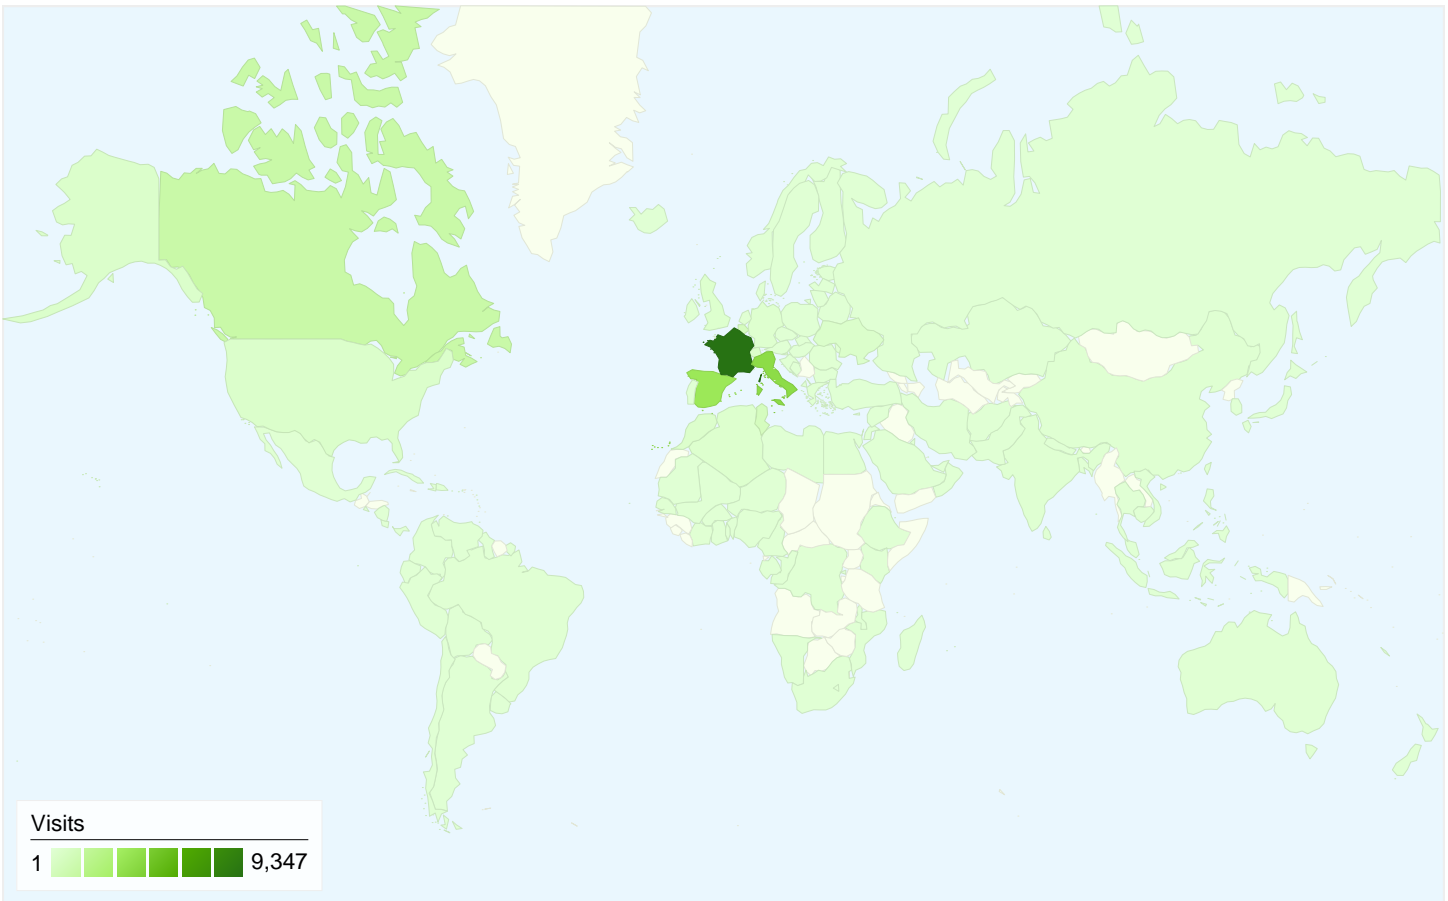

22,202 visits came from 137 countries/territories

Site Usage						
Visits	Pages/Visit	Avg. Time on Site	% New Visits	Bounce Rate		
22,202 % of Site Total: 100.00%	2.46 Site Avg: 2.46 (0.00%)	00:01:57 Site Avg: 00:01:57 (0.00%)	85.69% Site Avg: 85.63% (0.07%)	72.27% Site Avg: 72.27% (0.00%)		
Country/Territory	Visits	Pages/Visit	Avg. Time on Site	% New Visits	Bounce Rate	
France	9,347	2.30	00:01:59	83.77%	75.33%	
Italy	4,002	2.24	00:01:35	88.71%	64.27%	
Spain	3,467	4.44	00:03:26	80.10%	61.81%	
Canada	1,225	1.27	00:00:41	96.00%	87.10%	
Belgium	632	1.47	00:00:59	92.56%	84.65%	
Tunisia	587	1.51	00:01:23	93.36%	73.59%	
Switzerland	299	1.44	00:00:38	95.65%	82.94%	
United States	276	1.28	00:00:25	98.19%	85.51%	
Ukraine	271	4.31	00:05:58	25.83%	35.42%