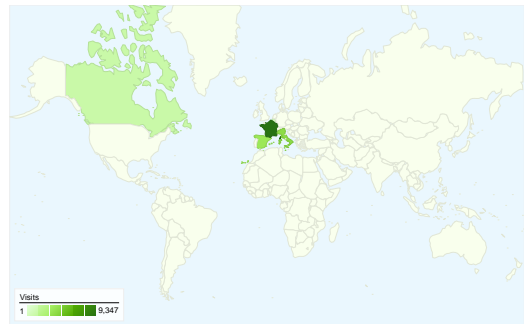

**Visitors**  
**19,015**

**Map Overlay world**

**Traffic Sources Overview**

- **Search Engines**  
17,379.00 (78.28%)
- **Direct Traffic**  
3,131.00 (14.10%)
- **Referring Sites**  
1,692.00 (7.62%)

**Content Overview**

# Traffic Sources Overview

Comparing to: Site

All traffic sources sent a total of 22,202 visits

-  14.10% Direct Traffic
-  7.62% Referring Sites
-  78.27% Search Engines

- Search Engines  
17,379.00 (78.28%)
- Direct Traffic  
3,131.00 (14.10%)
- Referring Sites  
1,692.00 (7.62%)